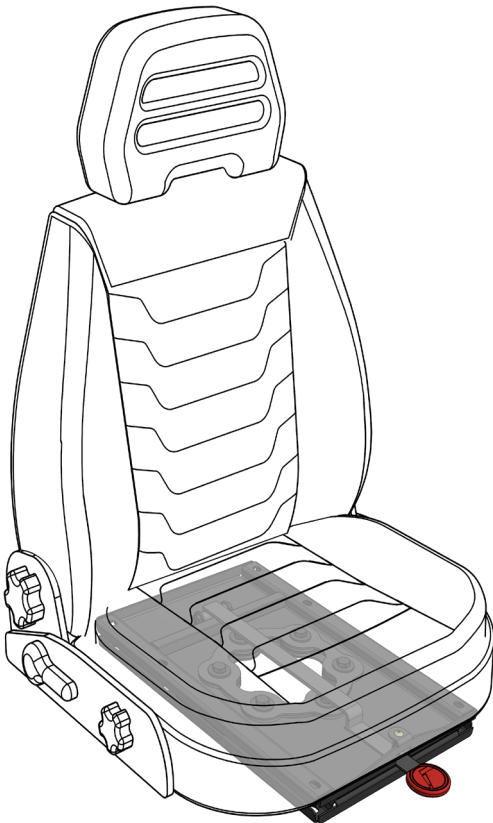

# IVECO DAILY VAN 03/2002 ONWARDS SEAT SWIVEL

## SEAT SWIVEL SWL-D

### FEATURES

- Strong, lightweight, low profile design
- Made from Australian steel and components
- Hard-wearing swivel plates
- Suits Driver and Passenger OEM seats
- Swivel mass: 8.34kg
- Tested and approved to ADR 5/05