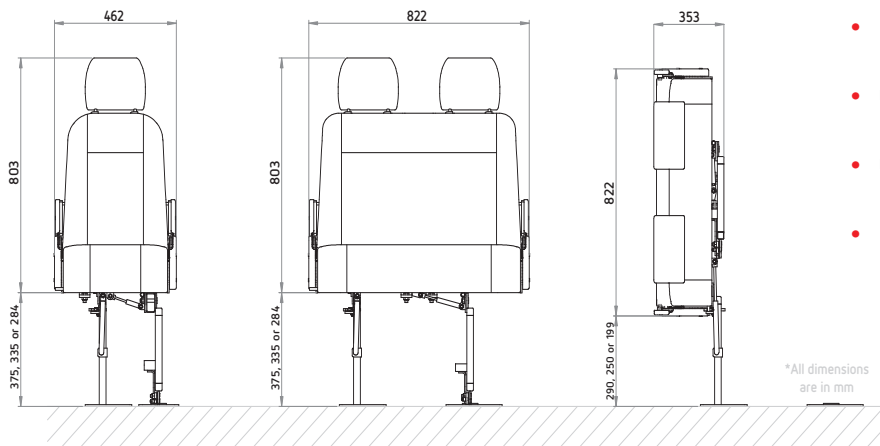

SIDEFOLD

Flip-up Seating to Maximise Seating Capacity in Wheel Chair Accessible Vehicles

www.techsafeseating.com.au

SIDEFOLD

THE SIDEFOLD ADVANTAGE

To maximise passenger numbers, the SideFold seat flip-folds to the side wall when wheel chair space is needed. Gas struts and foot activated latching systems make it easy for passengers, guides or OTs to fold the seat with minimum effort and fuss. The light weight seat frame is very compact when stowed - the perfect solution for wheelchair access vans and taxis.

- Gas assisted flip-fold action
- Foot activated release levers
- Double & single seats
- Driver or Passenger side
- Light weight frame for easy install
- Child restraint anchorages
- Genuine matching interior trims
- Head restraints standard