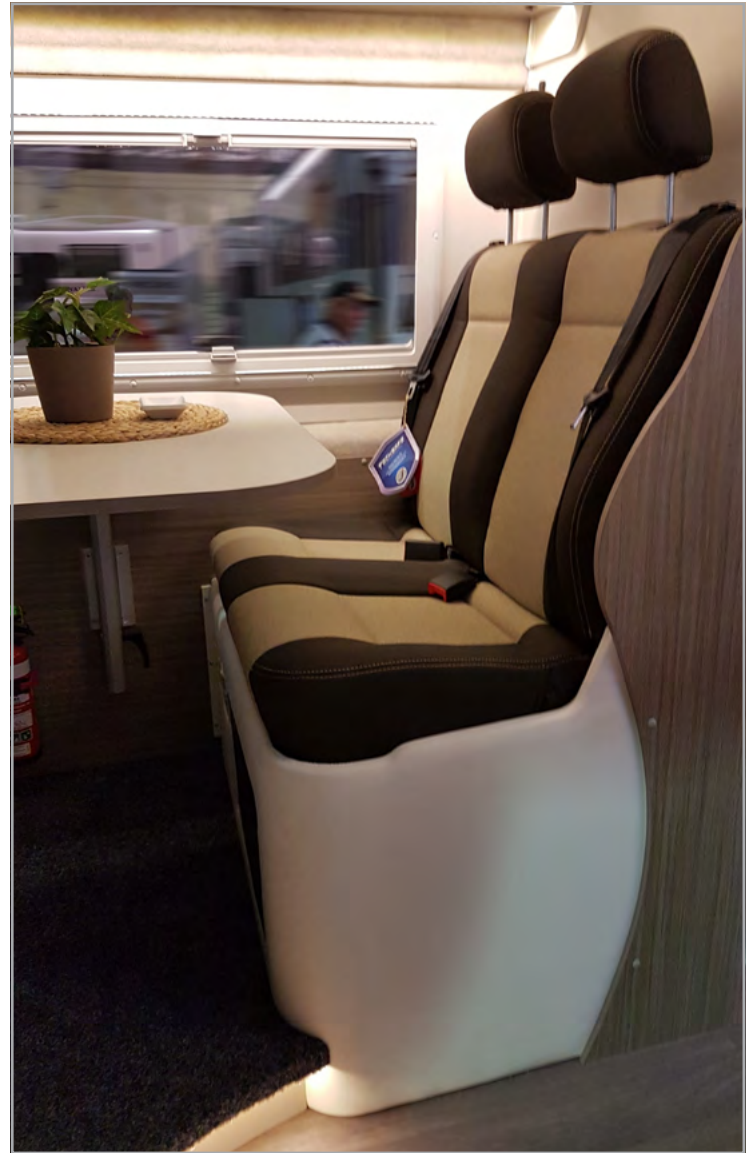

# SPECIAL PURPOSE SEATING CONTRA

Slim Profile Seating for Special Applications

**Optional** Magazine Holder

**Optional** NMI seat removable mounts

**Optional** Grab handle

**Optional** Folding only arm restraint

## THE CONTRA ADVANTAGE

The CONTRA passenger seat has a low seat back, narrow design and unique reverse facing ability for space saving solutions in small special purpose vans.

This seat is used in patient transport, mini buses, wheel chair access vans, command modules, trucks and motor homes.

- Single and double seats
- Unique rear or forward facing ability
- Integrated 3 point retracting seat belts
- Genuine fabric (where available)
- Multiple density contoured foam
- Adjustable head restraints and inbuilt - child restraint anchor points
- Easily adjustable leg system - suits wheel arch applications