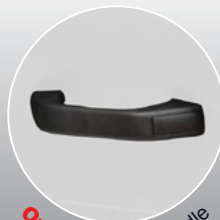

# SPECIAL PURPOSE SEATING CONTRA

Slim Profile Seating for Special Applications

**Optional** Magazine Holder

**Optional** NMI seat removable mounts

**Optional** Grab handle

**Optional** Folding only arm restraint

**Optional** Genuine leather trim upgrade

To buy contact your nearest installer or  
call 1800 033 119 for installer locations  
[www.techsafeseating.com.au](http://www.techsafeseating.com.au)

## THE CONTRA ADVANTAGE

The CONTRA passenger seat has a low seat back, narrow design and unique reverse facing ability for space saving solutions in small special purpose vans.

This seat is used in patient transport, mini buses, wheel chair access vans, command modules, trucks and motor homes.

- Single and double seats
- Unique rear or forward facing ability
- Integrated 3 point retracting seat belts
- Genuine fabric (where available)
- Multiple density contoured foam
- Adjustable head restraints and inbuilt - child restraint anchor points
- Easily adjustable leg system - suits wheel arch applications